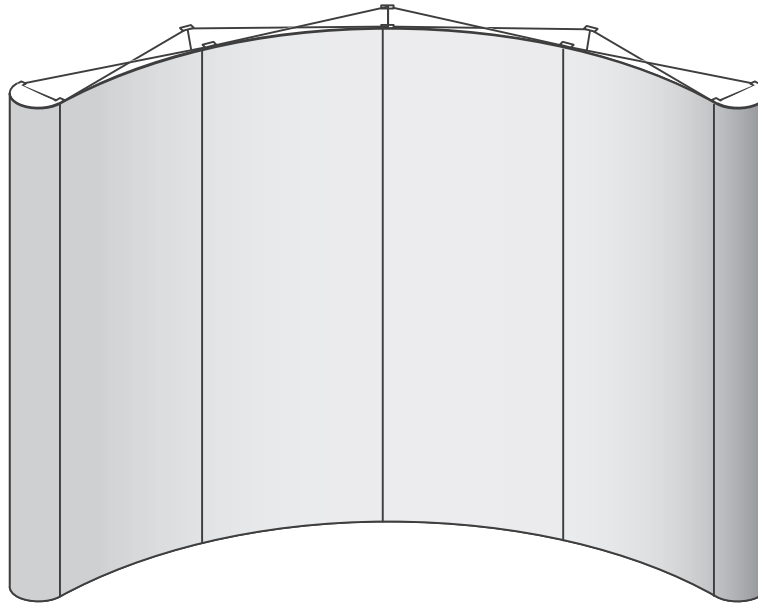

**EXPANDA - 10' Curve System**

**POPOP TRADESHOW BOOTHS**

Plan view

**FRAME PACKAGE**

Part # **VS10**

- 1 Frame (12 Quads)
- 21 pcs. Magnetic Struts
- 1 Oval Case
- 2 Halogen Lights (200 W)

\$1,070.00

**FRAME PACKAGE & End Caps**

Part # **VS10F**

- 1 Frame (12 Quads)
- 21 pcs. Magnetic Struts
- 2 End Cap Panels
- 1 Oval Case
- 2 Halogen Lights (200 W)

\$1,510.00

**COMPLETE SYSTEM**

Part # **VS10G**

- 1 Frame (12 Quads)
- 21 pcs. Magnetic Struts
- 1 Oval Case
- 2 Halogen Lights (200 W)
- Full Graphic Panel