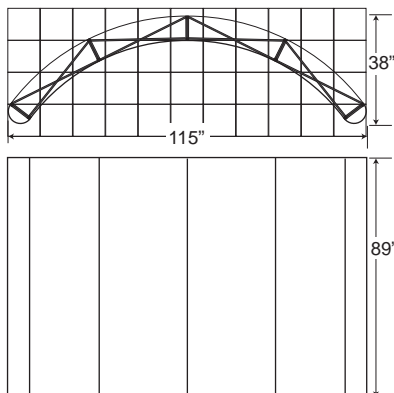

**EXPANDA - 10' Curve System**

**POPOP TRADESHOW BOOTHS**

Plan view

**FRAME PACKAGE**

Part # **VS10**

- 1 Frame (12 Quads)
- 21 pcs. Magnetic Struts
- 1 Oval Case
- 2 Halogen Lights (200 W)

\$1,070.00

**FRAME PACKAGE & End Caps**

Part # **VS10F**

- 1 Frame (12 Quads)
- 21 pcs. Magnetic Struts
- 2 End Cap Panels
- 1 Oval Case
- 2 Halogen Lights (200 W)

\$1,510.00

**COMPLETE SYSTEM**

Part # **VS10G**

- 1 Frame (12 Quads)
- 21 pcs. Magnetic Struts
- 1 Oval Case
- 2 Halogen Lights (200 W)
- Full Graphic Panel