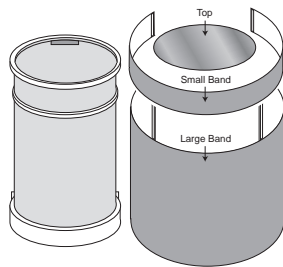

**EXPANDA - 10' Curve System**

**POPOP TRADESHOW BOOTHS**

Plan view

**FRAME PACKAGE**

Part # **VS10**

- 1 Frame (12 Quads)
- 21 pcs. Magnetic Struts
- 1 Oval Case
- 2 Halogen Lights (200 W)

\$1,070.00

**FRAME PACKAGE & End Caps**

Part # **VS10F**

- 1 Frame (12 Quads)
- 21 pcs. Magnetic Struts
- 2 End Cap Panels
- 1 Oval Case
- 2 Halogen Lights (200 W)

\$1,510.00

**COMPLETE SYSTEM**

Part # **VS10G**

- 1 Frame (12 Quads)
- 21 pcs. Magnetic Struts
- 1 Oval Case
- 2 Halogen Lights (200 W)
- Full Graphic Panel