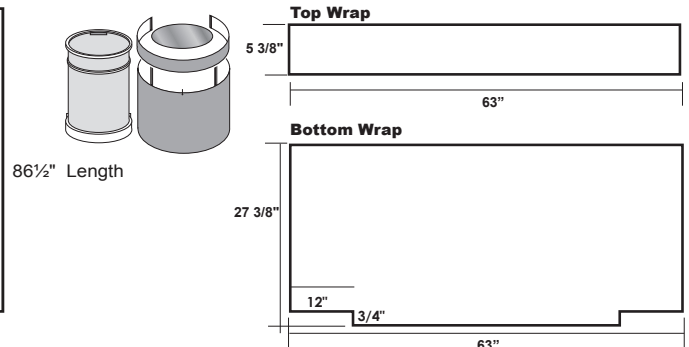

EXPANDA - 10' Straight System

POPOP TRADESHOW BOOTHS

FRAME PACKAGE

Part # **VS10S**

- 1 Straight Frame (9 Quads)
- 18 pcs. Magnetic Struts
- 1 Oval Case
- 2 Halogen Lights (200 W)

\$982.00

FRAME PACKAGE & END CUPS

Part # **VS10SF**

- 1 Straight Frame (9 Quads)
- 18 pcs. Magnetic Struts
- 2 Fabric End Panels
- 1 Oval Case
- 2 Halogen Lights (200 W)
- Full Fabric Panel

\$1,360.00

COMPLETE SYSTEM

Part # **VS10SG**

- 1 Straight Frame (9 Quads)
- 18 pcs. Magnetic Struts
- 1 Oval Case
- 2 Halogen Lights (200 W)
- Full Graphic Panel

\$ 2,600.00

Artwork specification for full graphic panel.

One piece artwork, no bleed, no crop marks. All fonts set to outline. Artwork has to be in proportion of 141" w x 86.5" h for 3 front panels plus 2 end panels. The front panel is 28 1/2" w x 86 1/2" h, the end panel is 27 1/4" w x 86 1/2" h.

8" Curve 123 1/2" x 86 1/2"

Oval podium conversion wrap

Tel.905.814.5252 ■ 1.888.846.6548 ■ Fax.905.814.8147