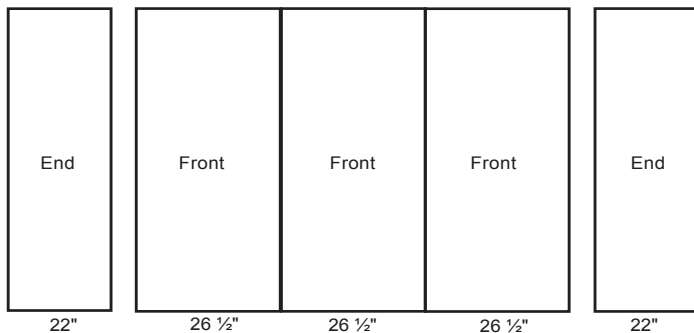

Artwork specification for full graphic panel.

One piece artwork, no bleed, no crop marks. All fonts set to outline. Artwork has to be in proportion of 141" w x 86.5" h for 3 front panels plus 2 end panels. The front panel is 28 1/2" w x 86 1/2" h, the end panel is 27 1/4" w x 86 1/2" h.

8" Curve 123 1/2" x 86 1/2"