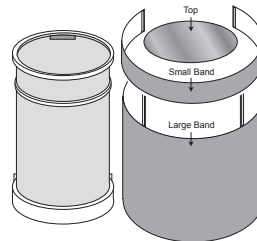

EXPANDA - 10' Straight System

POPOP TRADESHOW BOOTHS

FRAME PACKAGE

Part # **VS10S**

- 1 Straight Frame (9 Quads)
- 18 pcs. Magnetic Struts
- 1 Oval Case
- 2 Halogen Lights (200 W)

\$982.00

FRAME PACKAGE & END CUPS

Part # **VS10SF**

- 1 Straight Frame (9 Quads)
- 18 pcs. Magnetic Struts
- 2 Fabric End Panels
- 1 Oval Case
- 2 Halogen Lights (200 W)
- Full Fabric Panel

\$1,360.00

COMPLETE SYSTEM

Part # **VS10SG**

- 1 Straight Frame (9 Quads)
- 18 pcs. Magnetic Struts
- 1 Oval Case
- 2 Halogen Lights (200 W)
- Full Graphic Panel

\$ 2,600.00

Artwork specification for full graphic panel.

One piece artwork, no bleed, no crop marks. All fonts set to outline. Artwork has to be in proportion of 141" w x 86.5" h for 3 front panels plus 2 end panels. The front panel is 28 1/2" w x 86 1/2" h, the end panel is 27 1/4" w x 86 1/2" h.